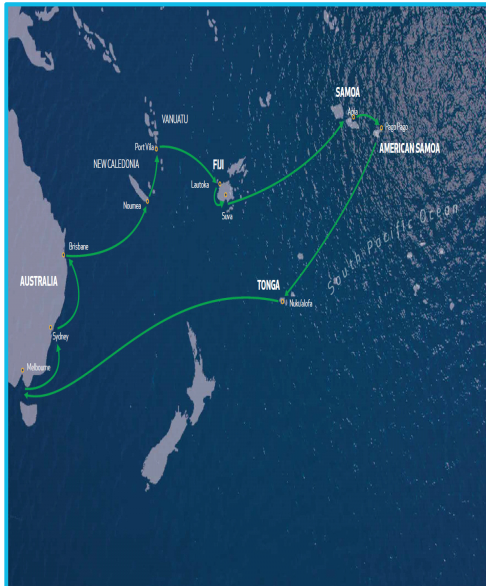

Australia Service

Last Update : 12th May 2017

NEPTUNE PACIFIC LINE
For Legendary Service

Updates

**Schedule subject to change due to prevailing port situation in Honiara and Nauru

* Denotes cargo will be centralized to Brisbane on Capitaine Tasman V166N

Australia to Vanuatu and Fiji

Vessel	VOY	LLOYDS	MELBOURNE	SYDNEY	BRISBANE	PORT VILA	LAUTOKA	SUVA
Forum Pacific	165N	9359674	sailed	11-May	13-May	17-May	19-20 May	20-22 May
Capitaine Tasman	166N	9167423	22-23 May	25-May	27-28 May	31May-01Jun	03-04 Jun	04-05 Jun
Forum Pacific***	166N	9359674	03-04 Jun	6-Jun	08-09 Jun	13-14 Jun	16-17 Jun	17-19 Jun
Capitaine Tasman	167N	9167423	17-18 Jun	20-Jun	22-23 Jun	27-28 Jun	30Jun-01Jul	01-03 Jul
Forum Pacific	167N	9359674	01-02 Jul	4-Jul	06-07 Jul	11-12 Jul	14-15 Jul	15-17 Jul

Fiji & Australia to Honiara & Nauru**

VESSEL	VOY	LLOYDS	MELBOURNE	SYDNEY	Arrives BRISBANE	CONNECTING VESSEL	Departs BRISBANE #	SUVA	HONIARA	NAURU
Forum Pacific	164N	9359674	sailed	sailed	arrived	Capt. Quiros V062N	sailed	sailed	sailed	13-May
Capitaine Tasman	166N	9167423	22-23 May	25-May	27-May	Capt. Quiros V063N	02-04 Jun	10-11 Jun	16-Jun	24-Jun
Forum Pacific	167N	9359674	01-02 Jul	4-Jul	6-Jul	Capt. Quiros V064N	16-17 Jul	23-24 Jul	29-Jul	6-Aug

Australia to Honiara

VESSEL	VOY	LLOYDS	MELBOURNE	SYDNEY	BRISBANE	HONIARA	NORO
Capitaine Quiros	V063N	9210713	22-23 May*	25-May*	02-04 Jun	16-Jun	
Kweilin	1719N	9103104	19-20 May	22-23 May	27-29 May	20-Jun	
Melanesian Chief	1721N	8809191	05-06 Jun	08-09 Jun	13-14 Jun	8-Jul	6-Jul
Highland Chief	1723N	9689940	22-23 Jun	25-26 Jun	01-02 Jul	24-Jul	