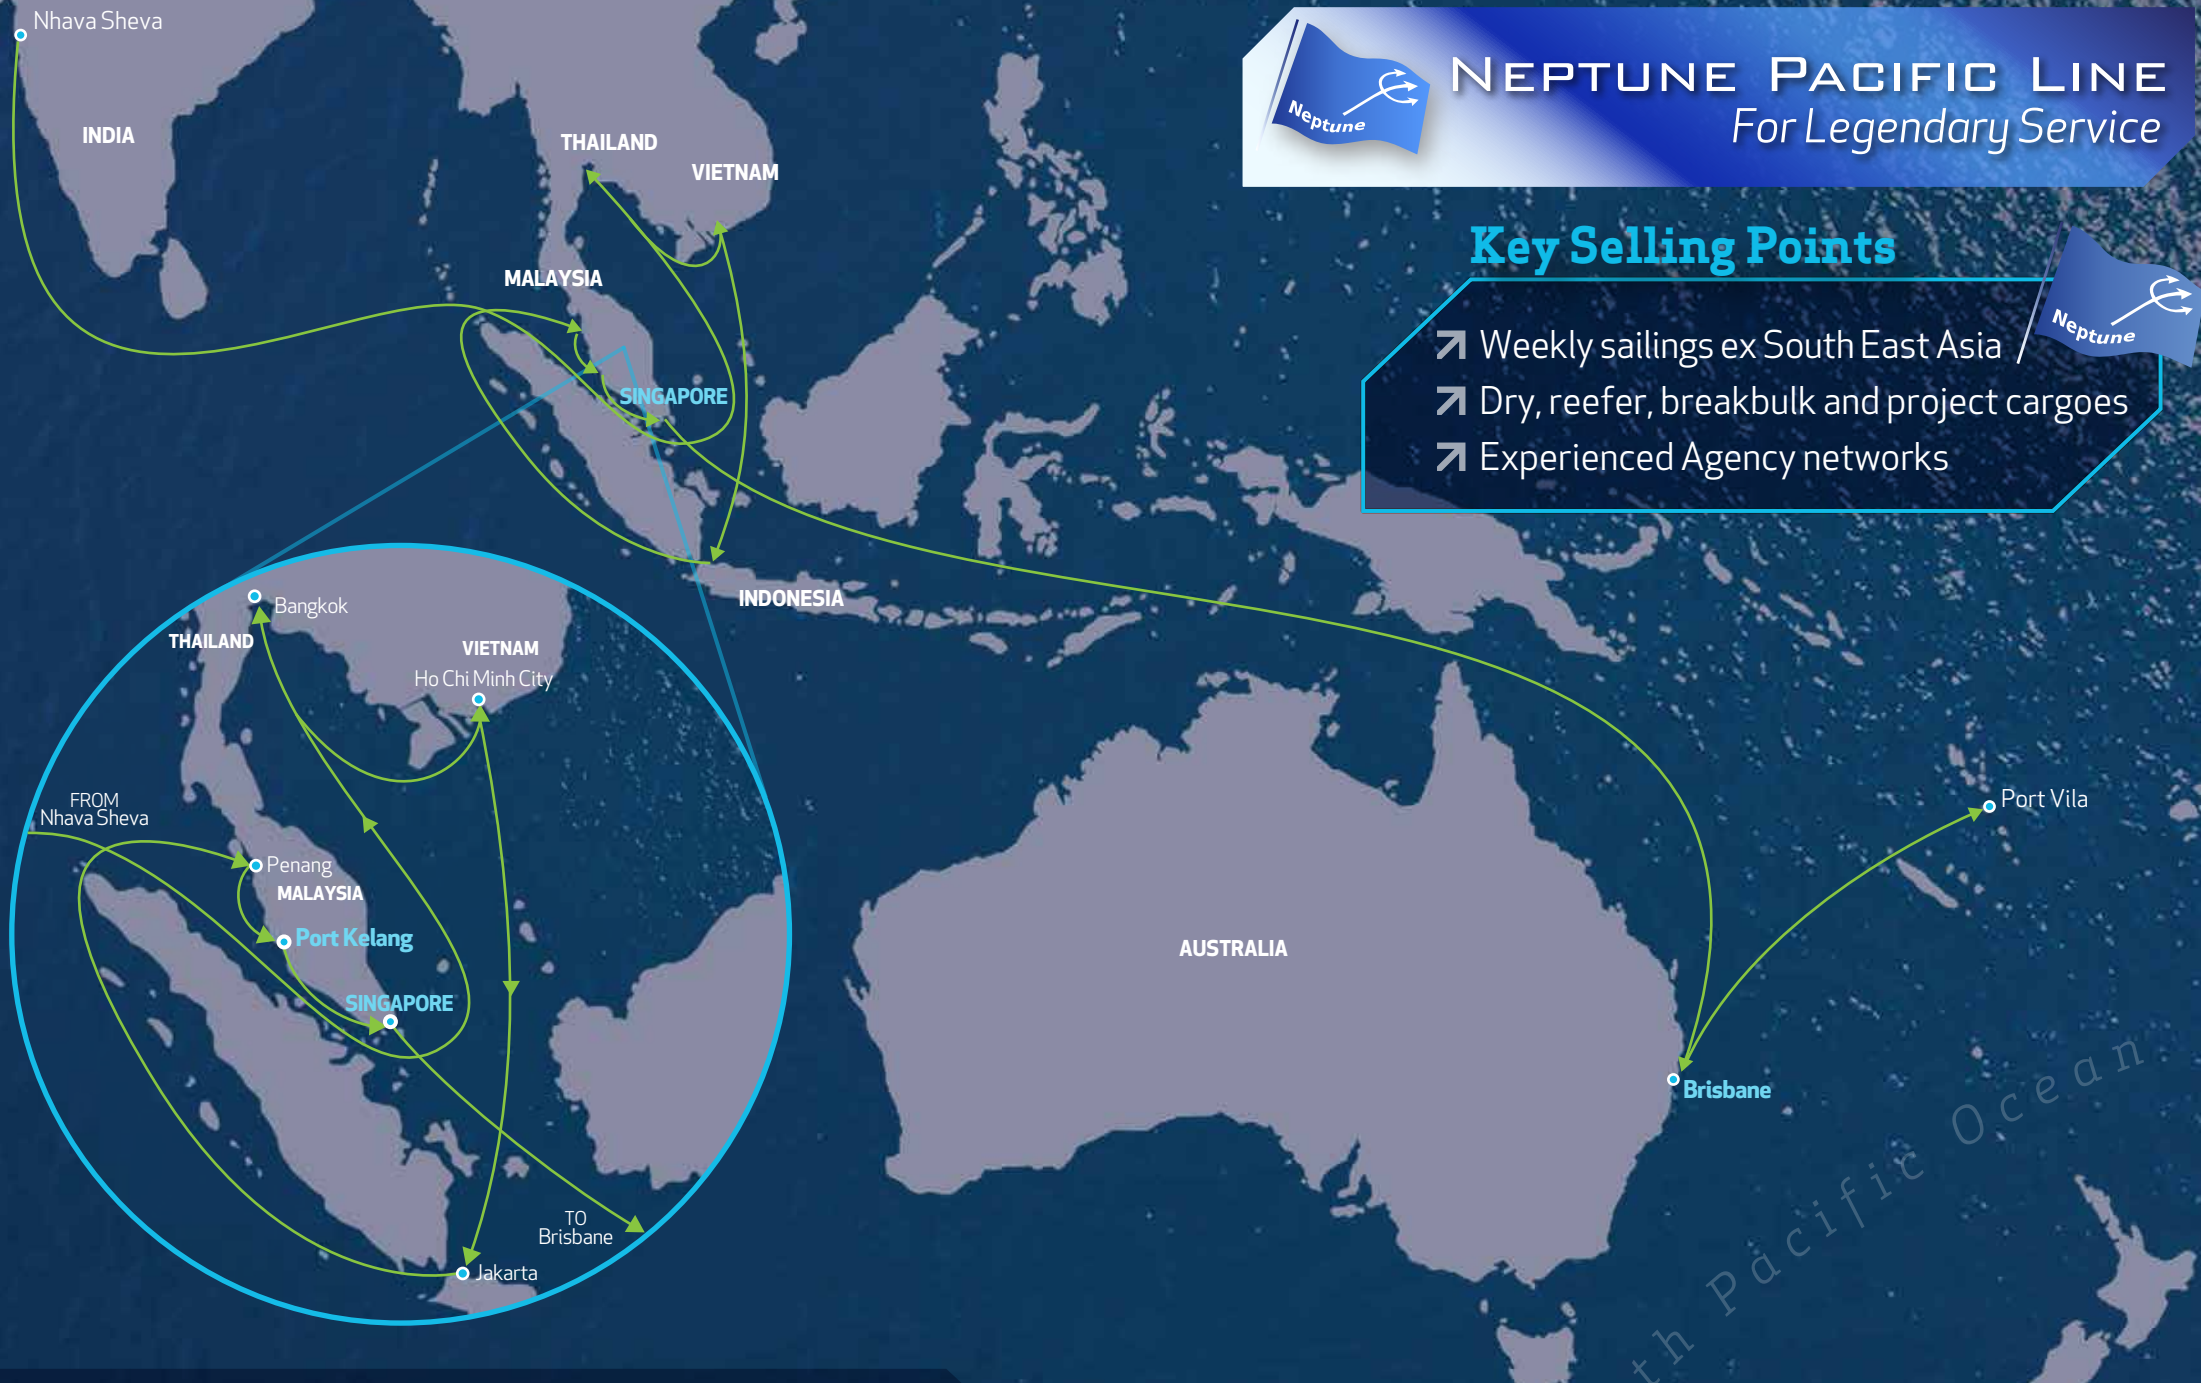

# NEPTUNE PACIFIC LINE

For Legendary Service

## Key Selling Points

- Weekly sailings ex South East Asia
- Dry, reefer, breakbulk and project cargoes
- Experienced Agency networks

# SEA to Port Vila via Brisbane Service Routes

**NEPTUNE PACIFIC LINE**  
For Legendary Service

### ➤ Transit Times

FROM/TO (DAYS)	PORT VILA
Brisbane	5
Singapore	16
Port Kelang	18
Penang	23
Jakarta	24
Ho Chi Minh City	22
Bangkok	25
Nhava Sheva	30